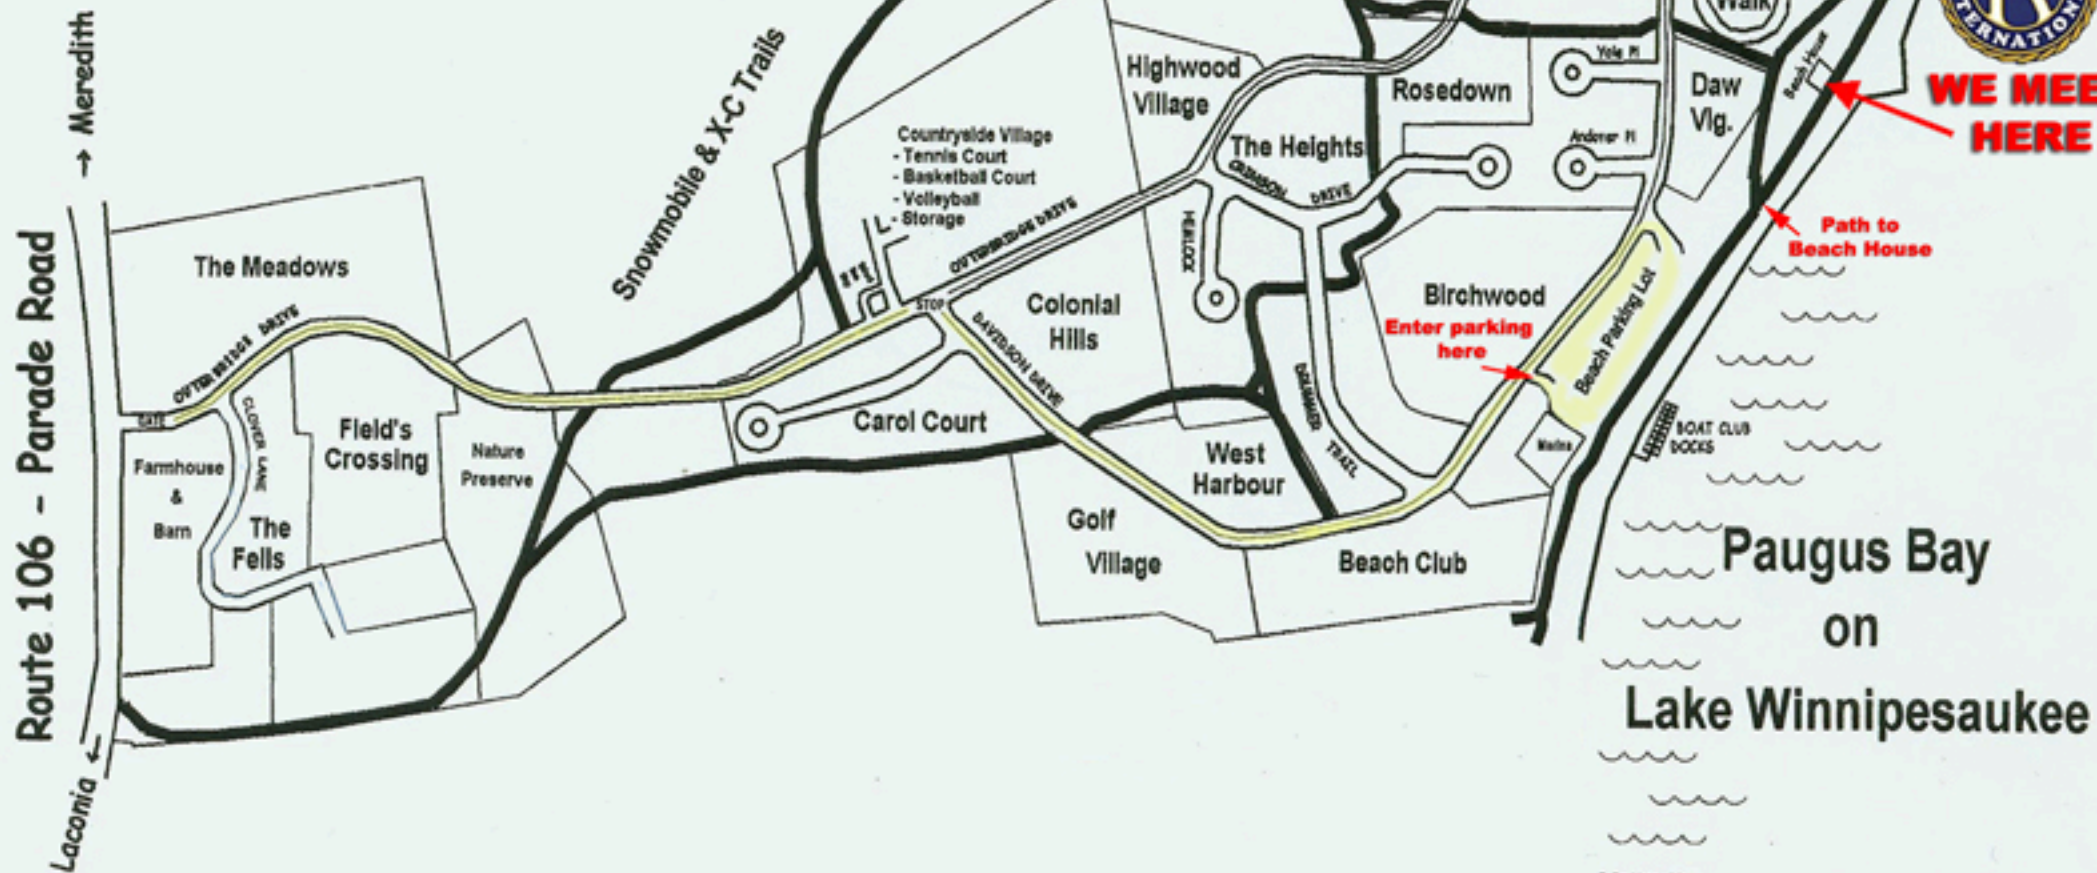

South Down Shores

Directions to Kiwanis Party: **(Follow Yellow Line on map)**

1. From Parade Road turn to Southdown Shores and **STOP** at guard house.
2. At guard house type in code on keypad. Code is 1615.
3. At gate go **STRAIGHT** to **STOP** sign at Davidson Drive.
4. Make a right turn on to Davidson Drive.
5. Follow Davidson Drive to Beach Parking Lot.

**WE MEET
HERE**